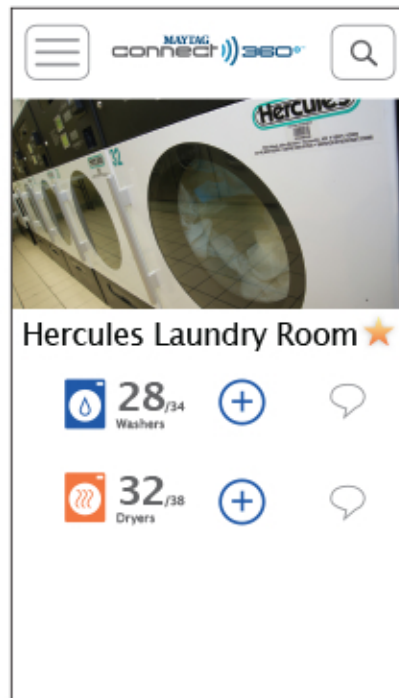

MAYTAG connect 360^o™

**WISH YOUR LAUNDRY COULD TEXT YOU WHEN IT'S DONE?
NOW IT CAN.**

Example for screen shots.

CHECK for available machines. **MONITOR** your laundry progress. **RECEIVE TEXTS** when done.