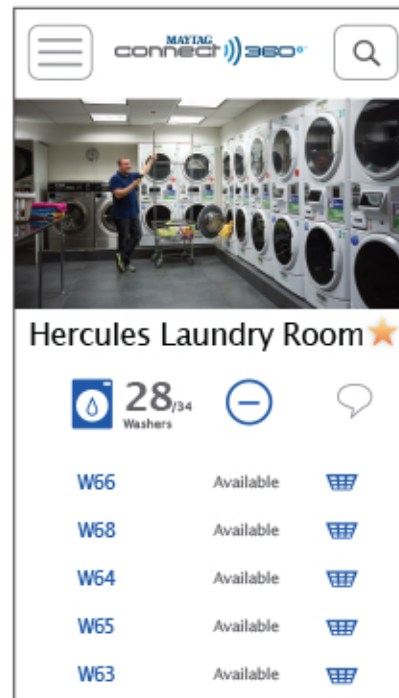

MAYTAG connect 360^o™

**WISH YOUR LAUNDRY COULD TEXT YOU WHEN IT'S DONE?
NOW IT CAN.**

Example for screen shots.

CHECK for available machines. **MONITOR** your laundry progress. **RECEIVE TEXTS** when done.